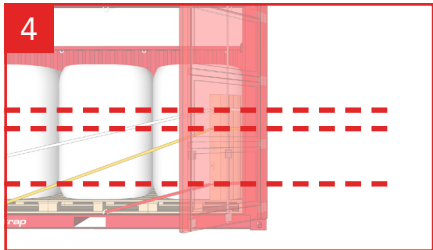

Cordstrap AnchorLash® 105.3 20FT & 40FT – Instructions – Large Soft BigBags

Use of Flexboards is optional