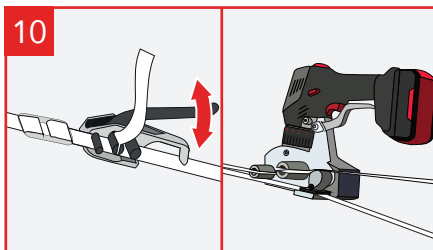

Cordstrap AnchorLash® 105.3 20FT & 40FT – Instructions – Large Soft BigBags

Use of Flexboards is optional