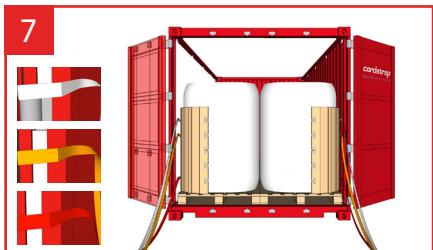

Cordstrap AnchorLash® 105.3 20FT & 40FT – Instructions – Large Soft BigBags

Use of Flexboards is optional