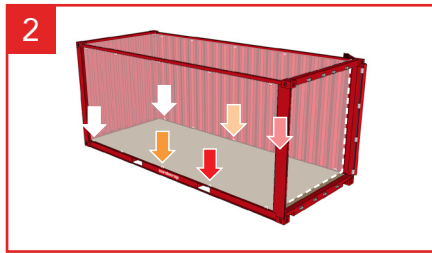

Cordstrap AnchorLash® 105.3 20FT & 40FT – Instructions – Large Soft BigBags

Use of Flexboards is optional