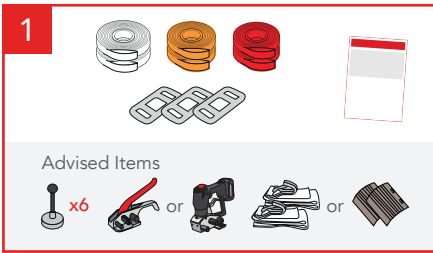

Cordstrap AnchorLash® 105.3 20FT & 40FT – Instructions – Large Soft BigBags

Use of Flexboards is optional