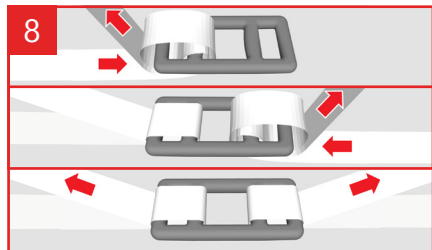

Cordstrap AnchorLash® 105.3 20FT & 40FT – Instructions – Large Soft BigBags

Use of Flexboards is optional