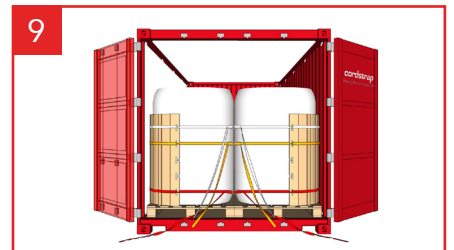

Cordstrap AnchorLash® 105.3 20FT & 40FT – Instructions – Large Soft BigBags

Use of Flexboards is optional