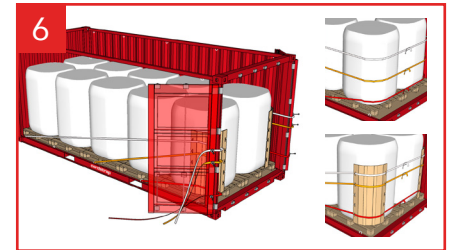

Cordstrap AnchorLash® 105.3 20FT & 40FT – Instructions – Large Soft BigBags

Use of Flexboards is optional