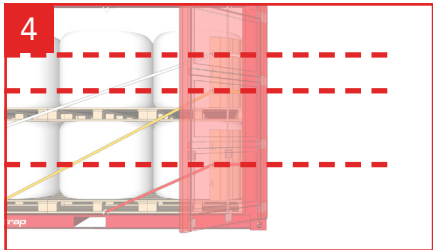

# Cordstrap AnchorLash® 105.3 20FT & 40FT – Instructions – Small Soft BigBags

Use of Flexboards is optional