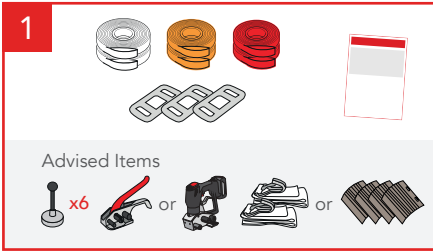

# Cordstrap AnchorLash® 105.3 20FT & 40FT – Instructions – Small Soft BigBags

Use of Flexboards is optional