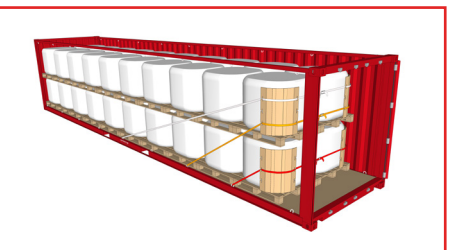

# Cordstrap AnchorLash® 105.3 20FT & 40FT – Instructions – Small Soft BigBags

Use of Flexboards is optional