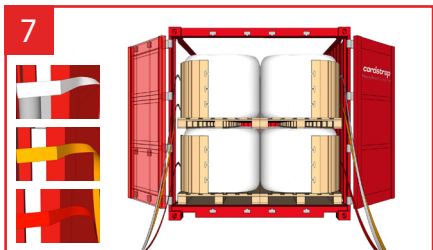

# Cordstrap AnchorLash® 105.3 20FT & 40FT – Instructions – Small Soft BigBags

Use of Flexboards is optional