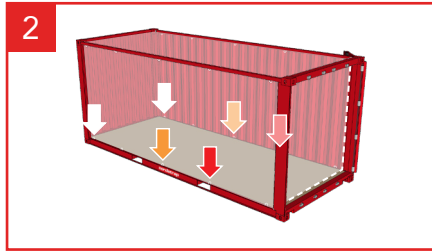

# Cordstrap AnchorLash® 105.3 20FT & 40FT – Instructions – Small Soft BigBags

Use of Flexboards is optional