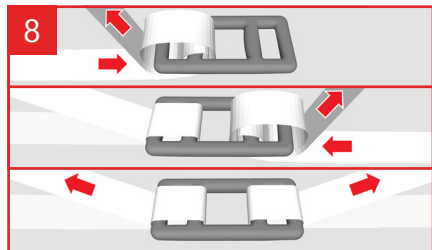

# Cordstrap AnchorLash® 105.3 20FT & 40FT – Instructions – Small Soft BigBags

Use of Flexboards is optional