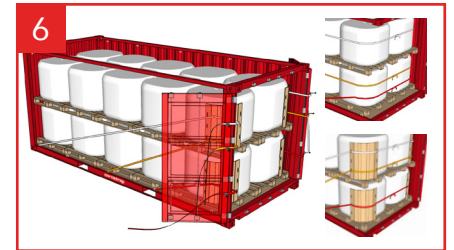

# Cordstrap AnchorLash® 105.3 20FT & 40FT – Instructions – Small Soft BigBags

Use of Flexboards is optional