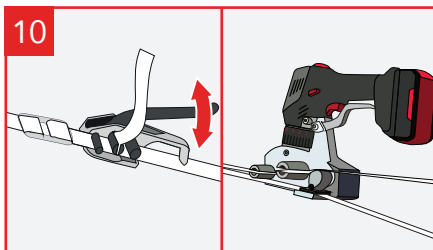

# Cordstrap AnchorLash® 105.3 20FT & 40FT – Instructions – Small Soft BigBags

Use of Flexboards is optional