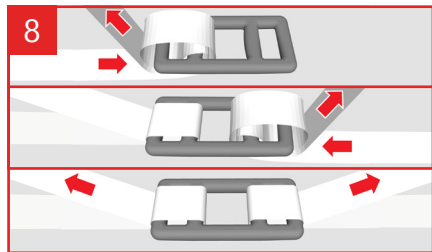

Cordstrap AnchorLash® 105.3 SH 20FT & 40FT – Instructions – Small Soft BigBags

Use of Flexboards is optional