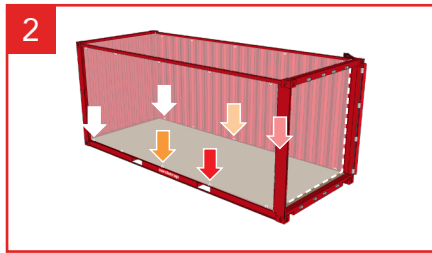

Cordstrap AnchorLash® 105.3 SH 20FT & 40FT – Instructions – Small Soft BigBags

Use of Flexboards is optional