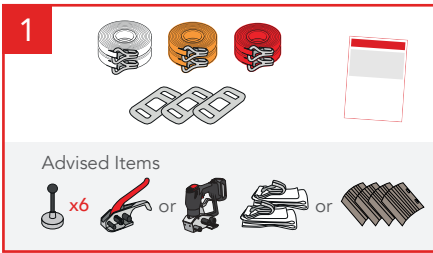

Cordstrap AnchorLash® 105.3 SH 20FT & 40FT – Instructions – Small Soft BigBags

Use of Flexboards is optional