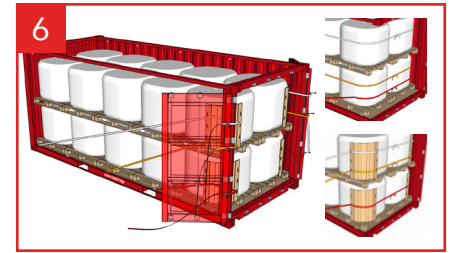

Cordstrap AnchorLash® 105.3 SH 20FT & 40FT – Instructions – Small Soft BigBags

Use of Flexboards is optional