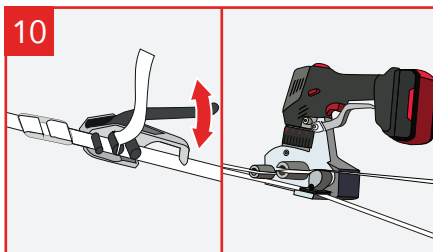

Cordstrap AnchorLash® 105.3 SH 20FT & 40FT – Instructions – Small Soft BigBags

Use of Flexboards is optional