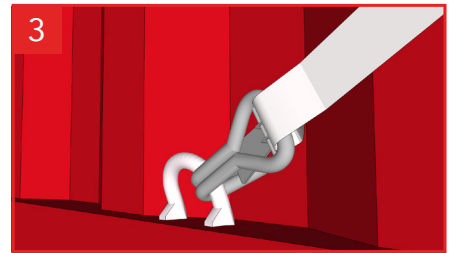

Cordstrap AnchorLash® 105.3 SH 20FT & 40FT – Instructions – Small Soft BigBags

Use of Flexboards is optional