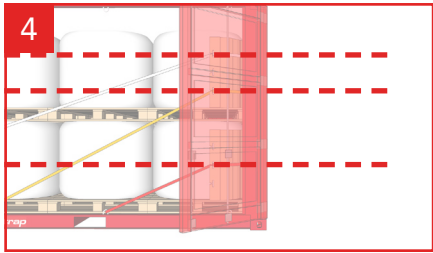

Cordstrap AnchorLash® 105.3 SH 20FT & 40FT – Instructions – Small Soft BigBags

Use of Flexboards is optional