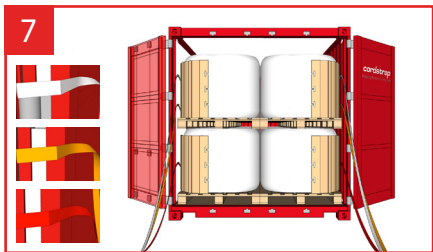

Cordstrap AnchorLash® 105.3 SH 20FT & 40FT – Instructions – Small Soft BigBags

Use of Flexboards is optional