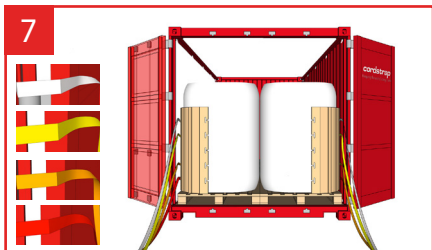

Cordstrap AnchorLash® 105.4 20FT & 40FT – Instructions – Large Soft BigBags

Use of Flexboards is optional