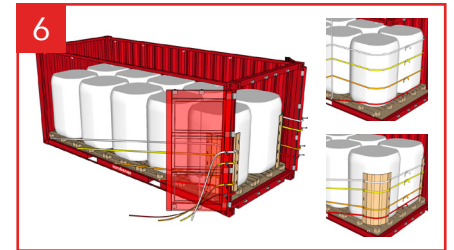

Cordstrap AnchorLash® 105.4 20FT & 40FT – Instructions – Large Soft BigBags

Use of Flexboards is optional