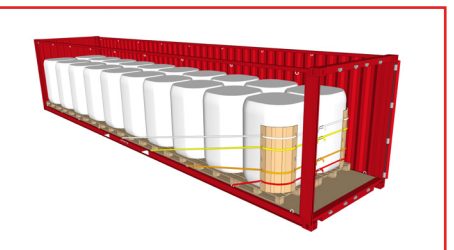

Cordstrap AnchorLash® 105.4 20FT & 40FT – Instructions – Large Soft BigBags

Use of Flexboards is optional