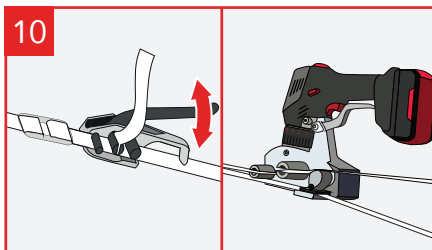

Cordstrap AnchorLash® 105.4 20FT & 40FT – Instructions – Large Soft BigBags

Use of Flexboards is optional