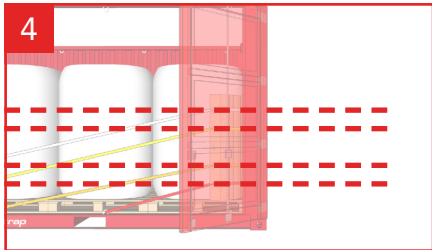

Cordstrap AnchorLash® 105.4 20FT & 40FT – Instructions – Large Soft BigBags

Use of Flexboards is optional