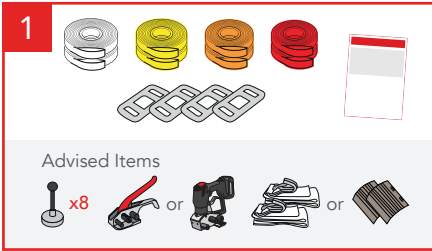

Cordstrap AnchorLash® 105.4 20FT & 40FT – Instructions – Large Soft BigBags

Use of Flexboards is optional