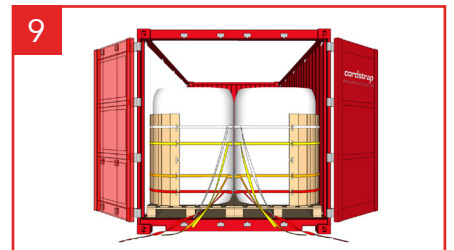

Cordstrap AnchorLash® 105.4 20FT & 40FT – Instructions – Large Soft BigBags

Use of Flexboards is optional