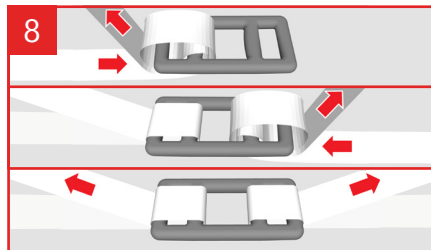

Cordstrap AnchorLash® 105.4 20FT & 40FT – Instructions – Large Soft BigBags

Use of Flexboards is optional