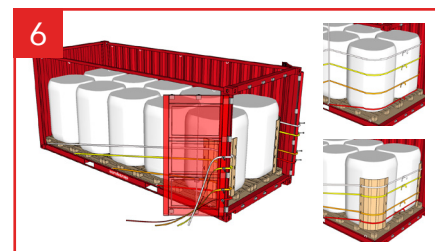

# Cordstrap AnchorLash® 105.4 SH 20FT & 40FT – Instructions – Large Soft BigBags

Use of Flexboards is optional