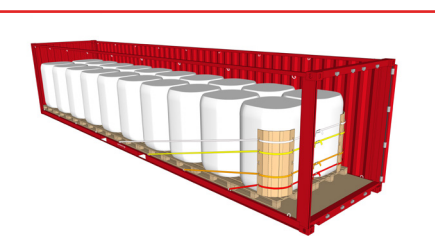

# Cordstrap AnchorLash® 105.4 SH 20FT & 40FT – Instructions – Large Soft BigBags

Use of Flexboards is optional