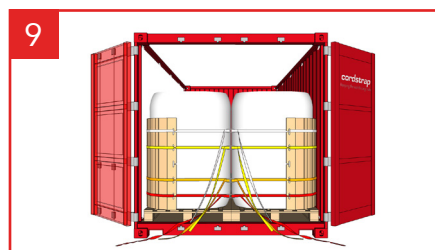

# Cordstrap AnchorLash® 105.4 SH 20FT & 40FT – Instructions – Large Soft BigBags

Use of Flexboards is optional