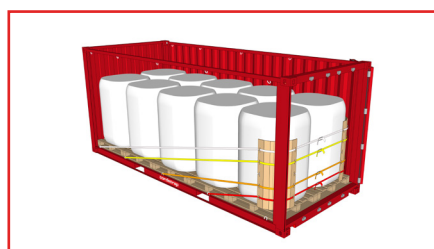

# Cordstrap AnchorLash® 105.4 SH 20FT & 40FT – Instructions – Large Soft BigBags

Use of Flexboards is optional