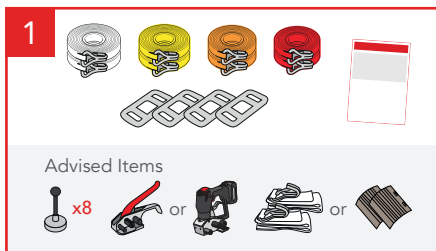

# Cordstrap AnchorLash® 105.4 SH 20FT & 40FT – Instructions – Large Soft BigBags

Use of Flexboards is optional