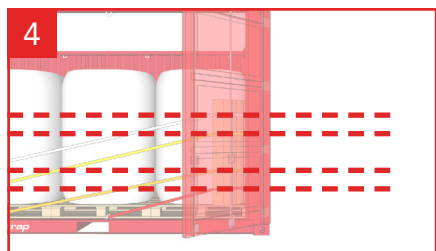

# Cordstrap AnchorLash® 105.4 SH 20FT & 40FT – Instructions – Large Soft BigBags

Use of Flexboards is optional