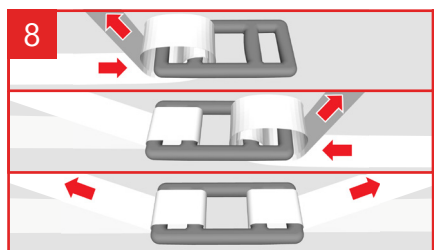

# Cordstrap AnchorLash® 105.4 SH 20FT & 40FT – Instructions – Large Soft BigBags

Use of Flexboards is optional