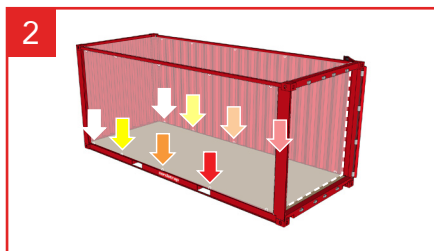

# Cordstrap AnchorLash® 105.4 SH 20FT & 40FT – Instructions – Large Soft BigBags

Use of Flexboards is optional