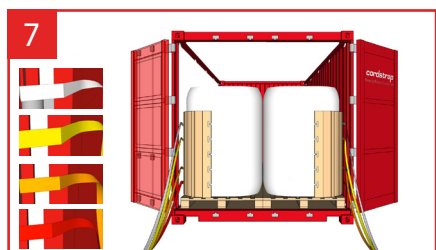

# Cordstrap AnchorLash® 105.4 SH 20FT & 40FT – Instructions – Large Soft BigBags

Use of Flexboards is optional