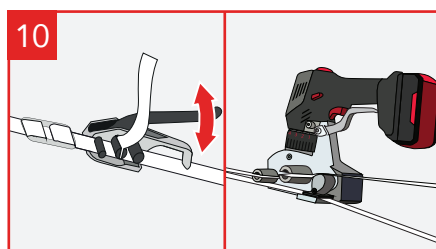

# Cordstrap AnchorLash® 105.4 SH 20FT & 40FT – Instructions – Large Soft BigBags

Use of Flexboards is optional