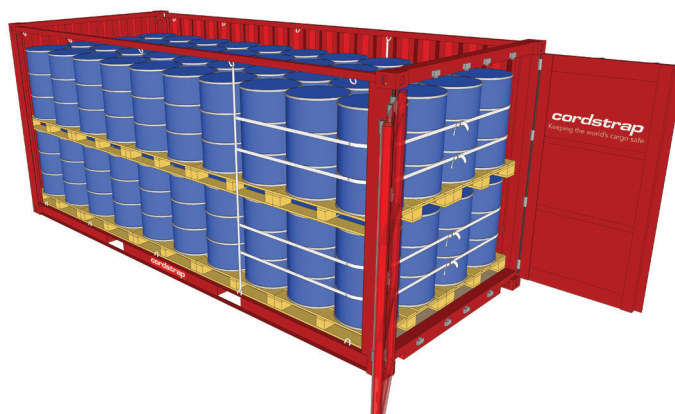

Cordstrap QuickLash®

Secure light cargo loads

QuickLash® is the economical solution for light loads without compromising on quality, safety or security. Using existing upper and lower lashing points in the container, QuickLash® secures loads using vertical lashing with easy to apply snap hooks, and adjustable horizontal lashing secured with buckles.

Designed to be quick and easy, QuickLash® can be applied by one person, securing a container in minutes. With pre-assembled lashing, delivered in packaging that contains everything you need to secure one container, preparation time is minimal, helping to reduce load times and costs.

At Cordstrap, we are committed to supporting and driving safety in our industry. The QuickLash® solution provides CTU Code Compliant cargo protection, supporting your responsibilities when shipping nationally or internationally. We know that each customer has specific requirements, and will therefore work closely with you to understand your business needs, and your cargo variables – type, weight, transport mode, route, so that we can calculate and advise on the best securing solution for you.

Cordstrap QuickLash® protects your cargo, your people and your brand

SAFE & SECURE

High quality lashing solutions secure cargo to prevent movement within the container, protecting both the cargo and ensuring the safety of everyone involved in the supply chain.

TIME & COST EFFICIENT

Designed to be easy and quick to apply consistently, saving time and cost during loading and application.

COMPLIANT

All Cordstrap lashing solutions are CTU Code compliant and have independent witness verification.