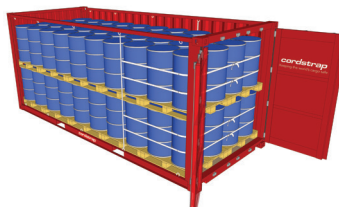

For more information, please visit www.cordstrap.com or contact your Cordstrap Account Manager, who will be able to guide and advise you on the best securing solution for your specific needs.