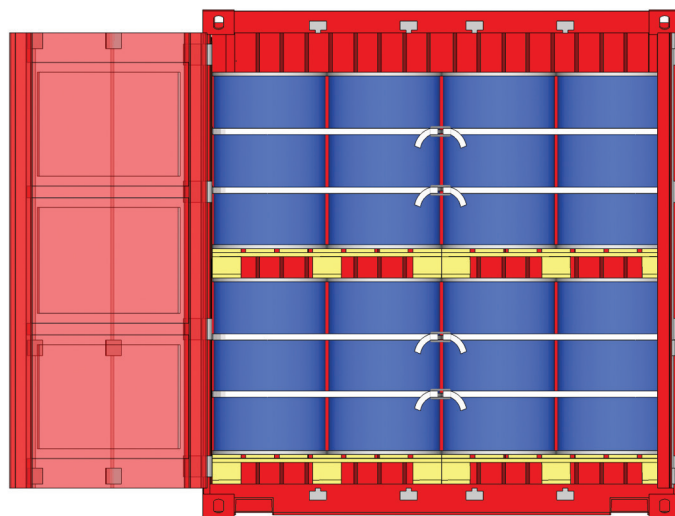

Cordstrap QuickLash®

Secure light cargo loads

QuickLash® is the economical solution for light loads without compromising on quality, safety or security. Using existing upper and lower lashing points in the container, QuickLash® secures loads using vertical lashing with easy to apply snap hooks, and adjustable horizontal lashing secured with buckles.

Designed to be quick and easy, QuickLash® can be applied by one person, securing a container in minutes. With pre-assembled lashing, delivered in packaging that contains everything you need to secure one container, preparation time is minimal, helping to reduce load times and costs.

At Cordstrap, we are committed to supporting and driving safety in our industry. The QuickLash® solution provides CTU Code Compliant cargo protection, supporting your responsibilities when shipping nationally or internationally. We know that each customer has specific requirements, and will therefore work closely with you to understand your business needs, and your cargo variables – type, weight, transport mode, route, so that we can calculate and advise on the best securing solution for you.

Cordstrap QuickLash® protects your cargo, your people and your brand

SAFE & SECURE

High quality lashing solutions secure cargo to prevent movement within the container, protecting both the cargo and ensuring the safety of everyone involved in the supply chain.

TIME & COST EFFICIENT

Designed to be easy and quick to apply consistently, saving time and cost during loading and application.

COMPLIANT

All Cordstrap lashing solutions are CTU Code compliant and have independent witness verification.