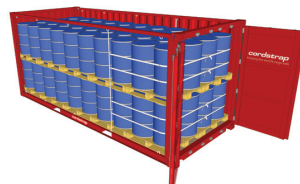

Battery Tensioner CBT35

Manual Tensioner CT40 (2)

Container Magnets

These are the recommended tensioners. Other tensioners may also be suitable.

STANDARD LOADING PLANS ARE AVAILABLE FOR DIFFERENT LOAD TYPES.
TAILORED LOADING PLANS ARE AVAILABLE ON REQUEST.