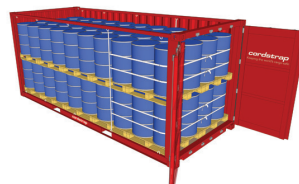

Battery Tensioner CBT35

Manual Tensioner CT40 (2)

Container Magnets

These are the recommended tensioners. Other tensioners may also be suitable.

STANDARD LOADING PLANS ARE AVAILABLE FOR DIFFERENT LOAD TYPES.
TAILORED LOADING PLANS ARE AVAILABLE ON REQUEST.