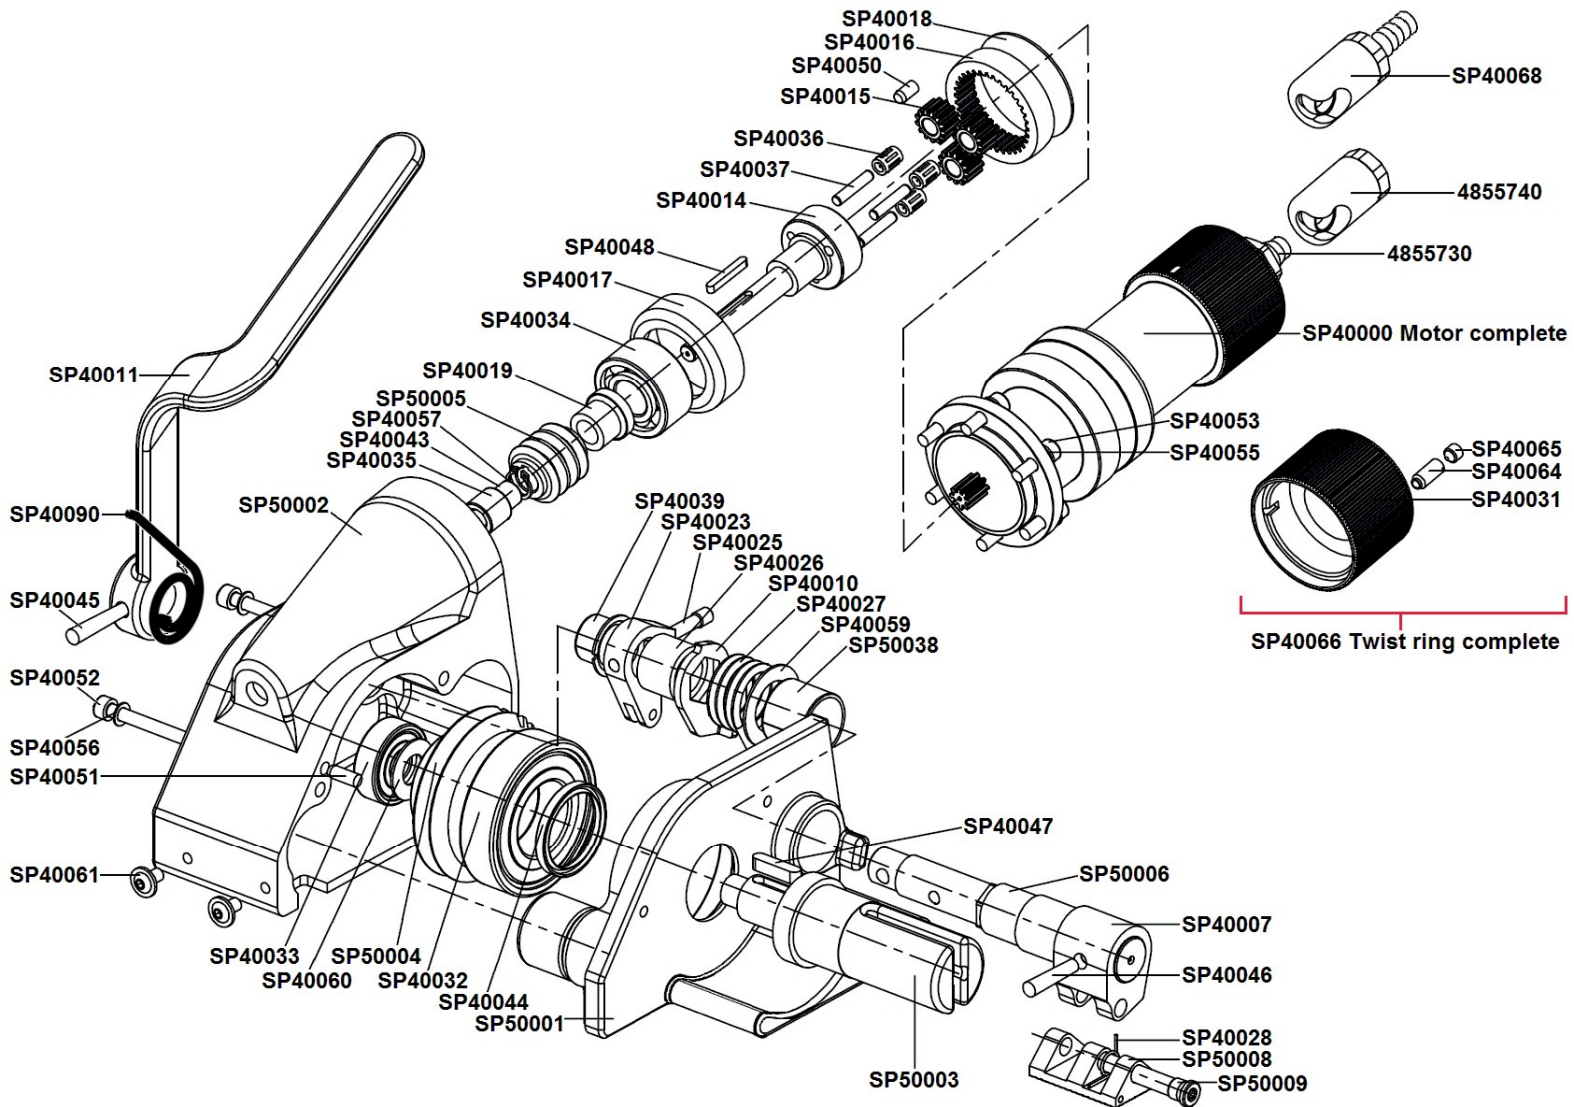

# 7565000 - CT 50 PN Cordlash Woven

Version 20220331

Please send your request for parts to your nearest Cordstrap specialist and include the tool type, part number(s) and required quantity in your request.

- SP50067 Safety symbols - replacement set
- SP35068 Label "usage lever"
- SP40090 Lever spring
- SP40300 Balancer bracket
- SP60019 Flacon lubrication 250ml
- 7561200 Service unit - filter regulator/lubricator
- 3870080 User manual